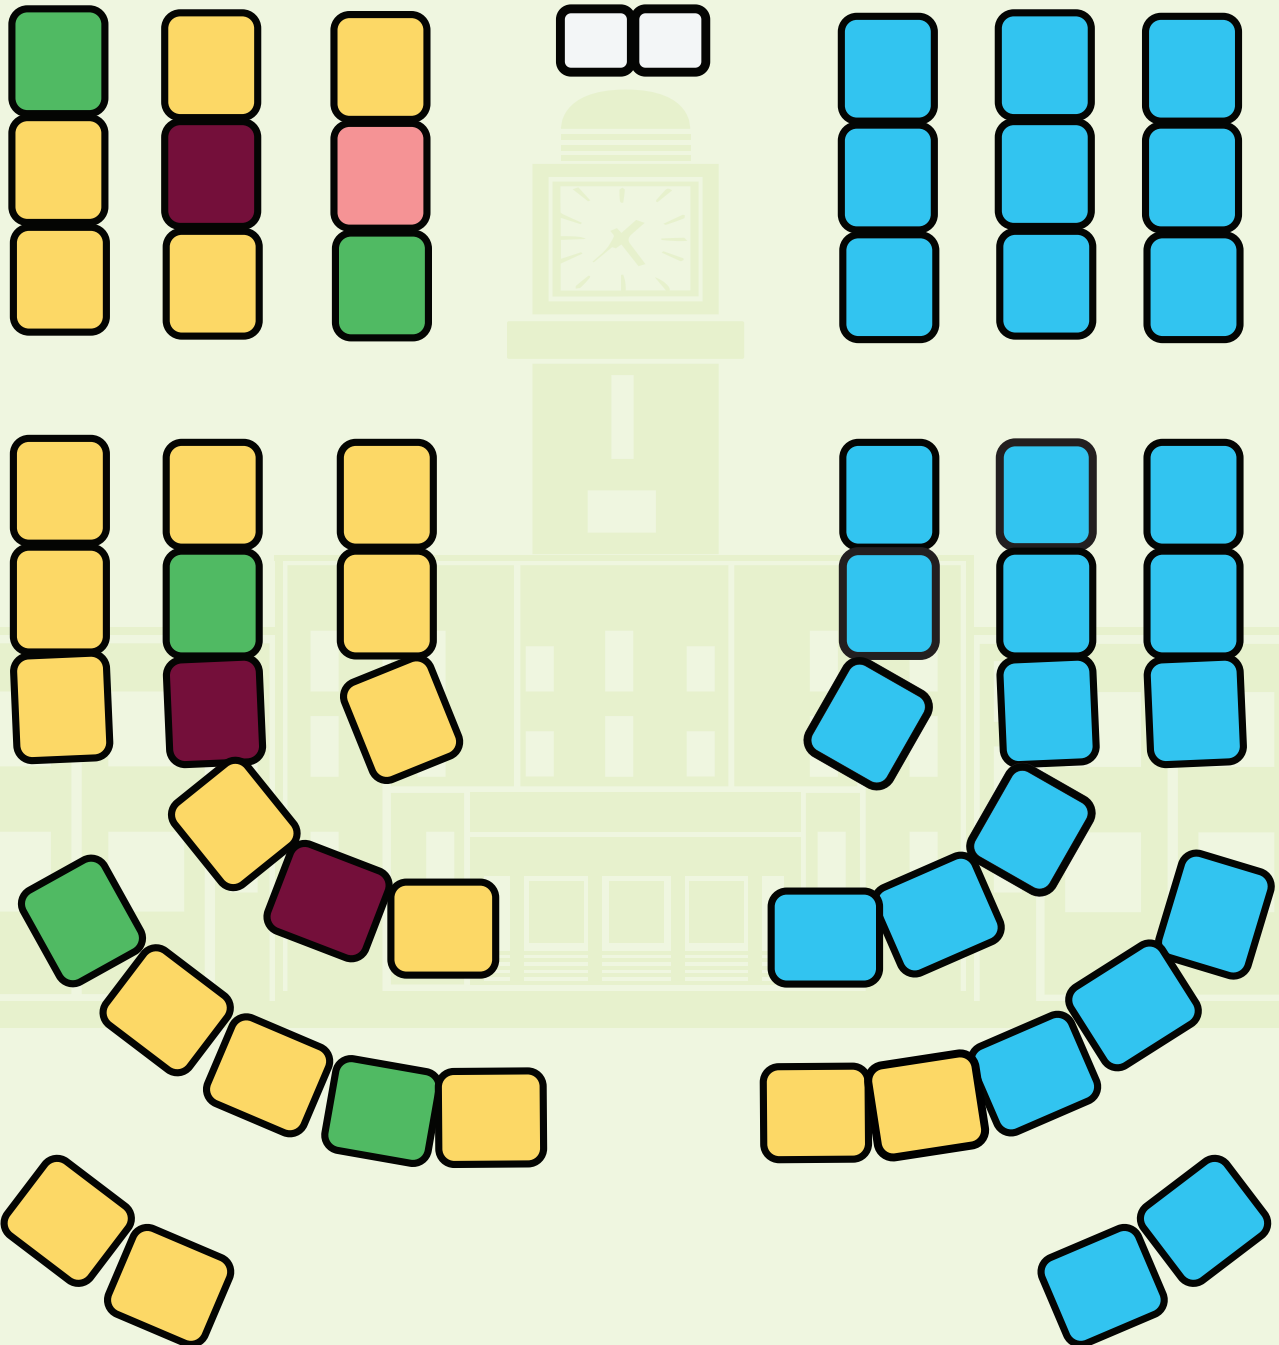

PARLIAMENT OF THE REPUBLIC OF FIJI

COMPOSITION OF PARLIAMENT

BY PARTY

(seating arrangement in Parliament)

KEYS

- PEOPLE'S ALLIANCE PARTY : 21 SEATS
- NATIONAL FEDERATION PARTY : 5 SEATS
- SOCIAL DEMOCRATIC LIBERAL PARTY : 3 SEATS
- FIJI FIRST PARTY : 26 SEATS
- ATTORNEY-GENERAL
(Non-voting Member of Parliament pursuant to Section 96(4) of the Constitution)